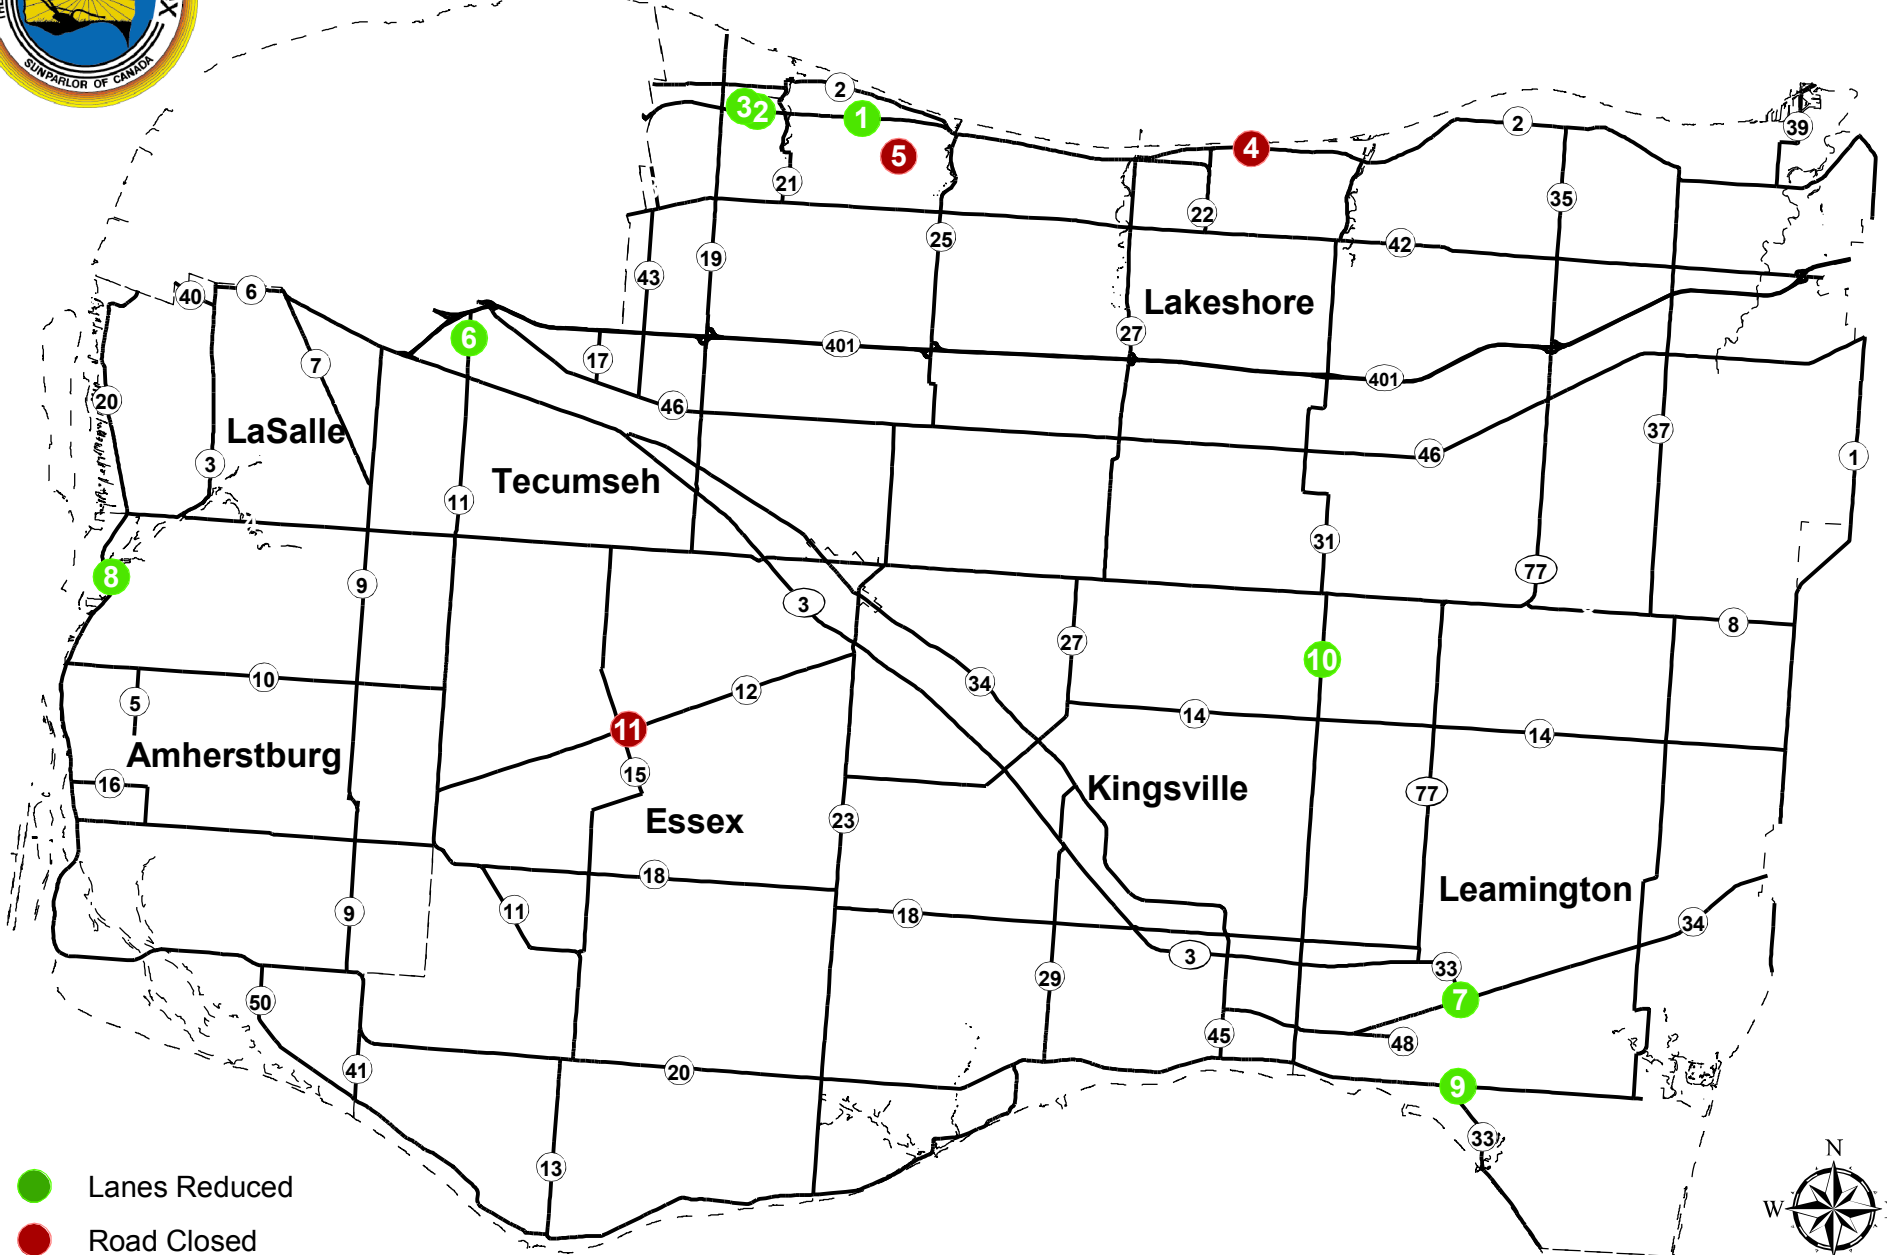

Essex County Highways Construction and Detours Map

- Lanes Reduced
- Road Closed

July 23, 2010