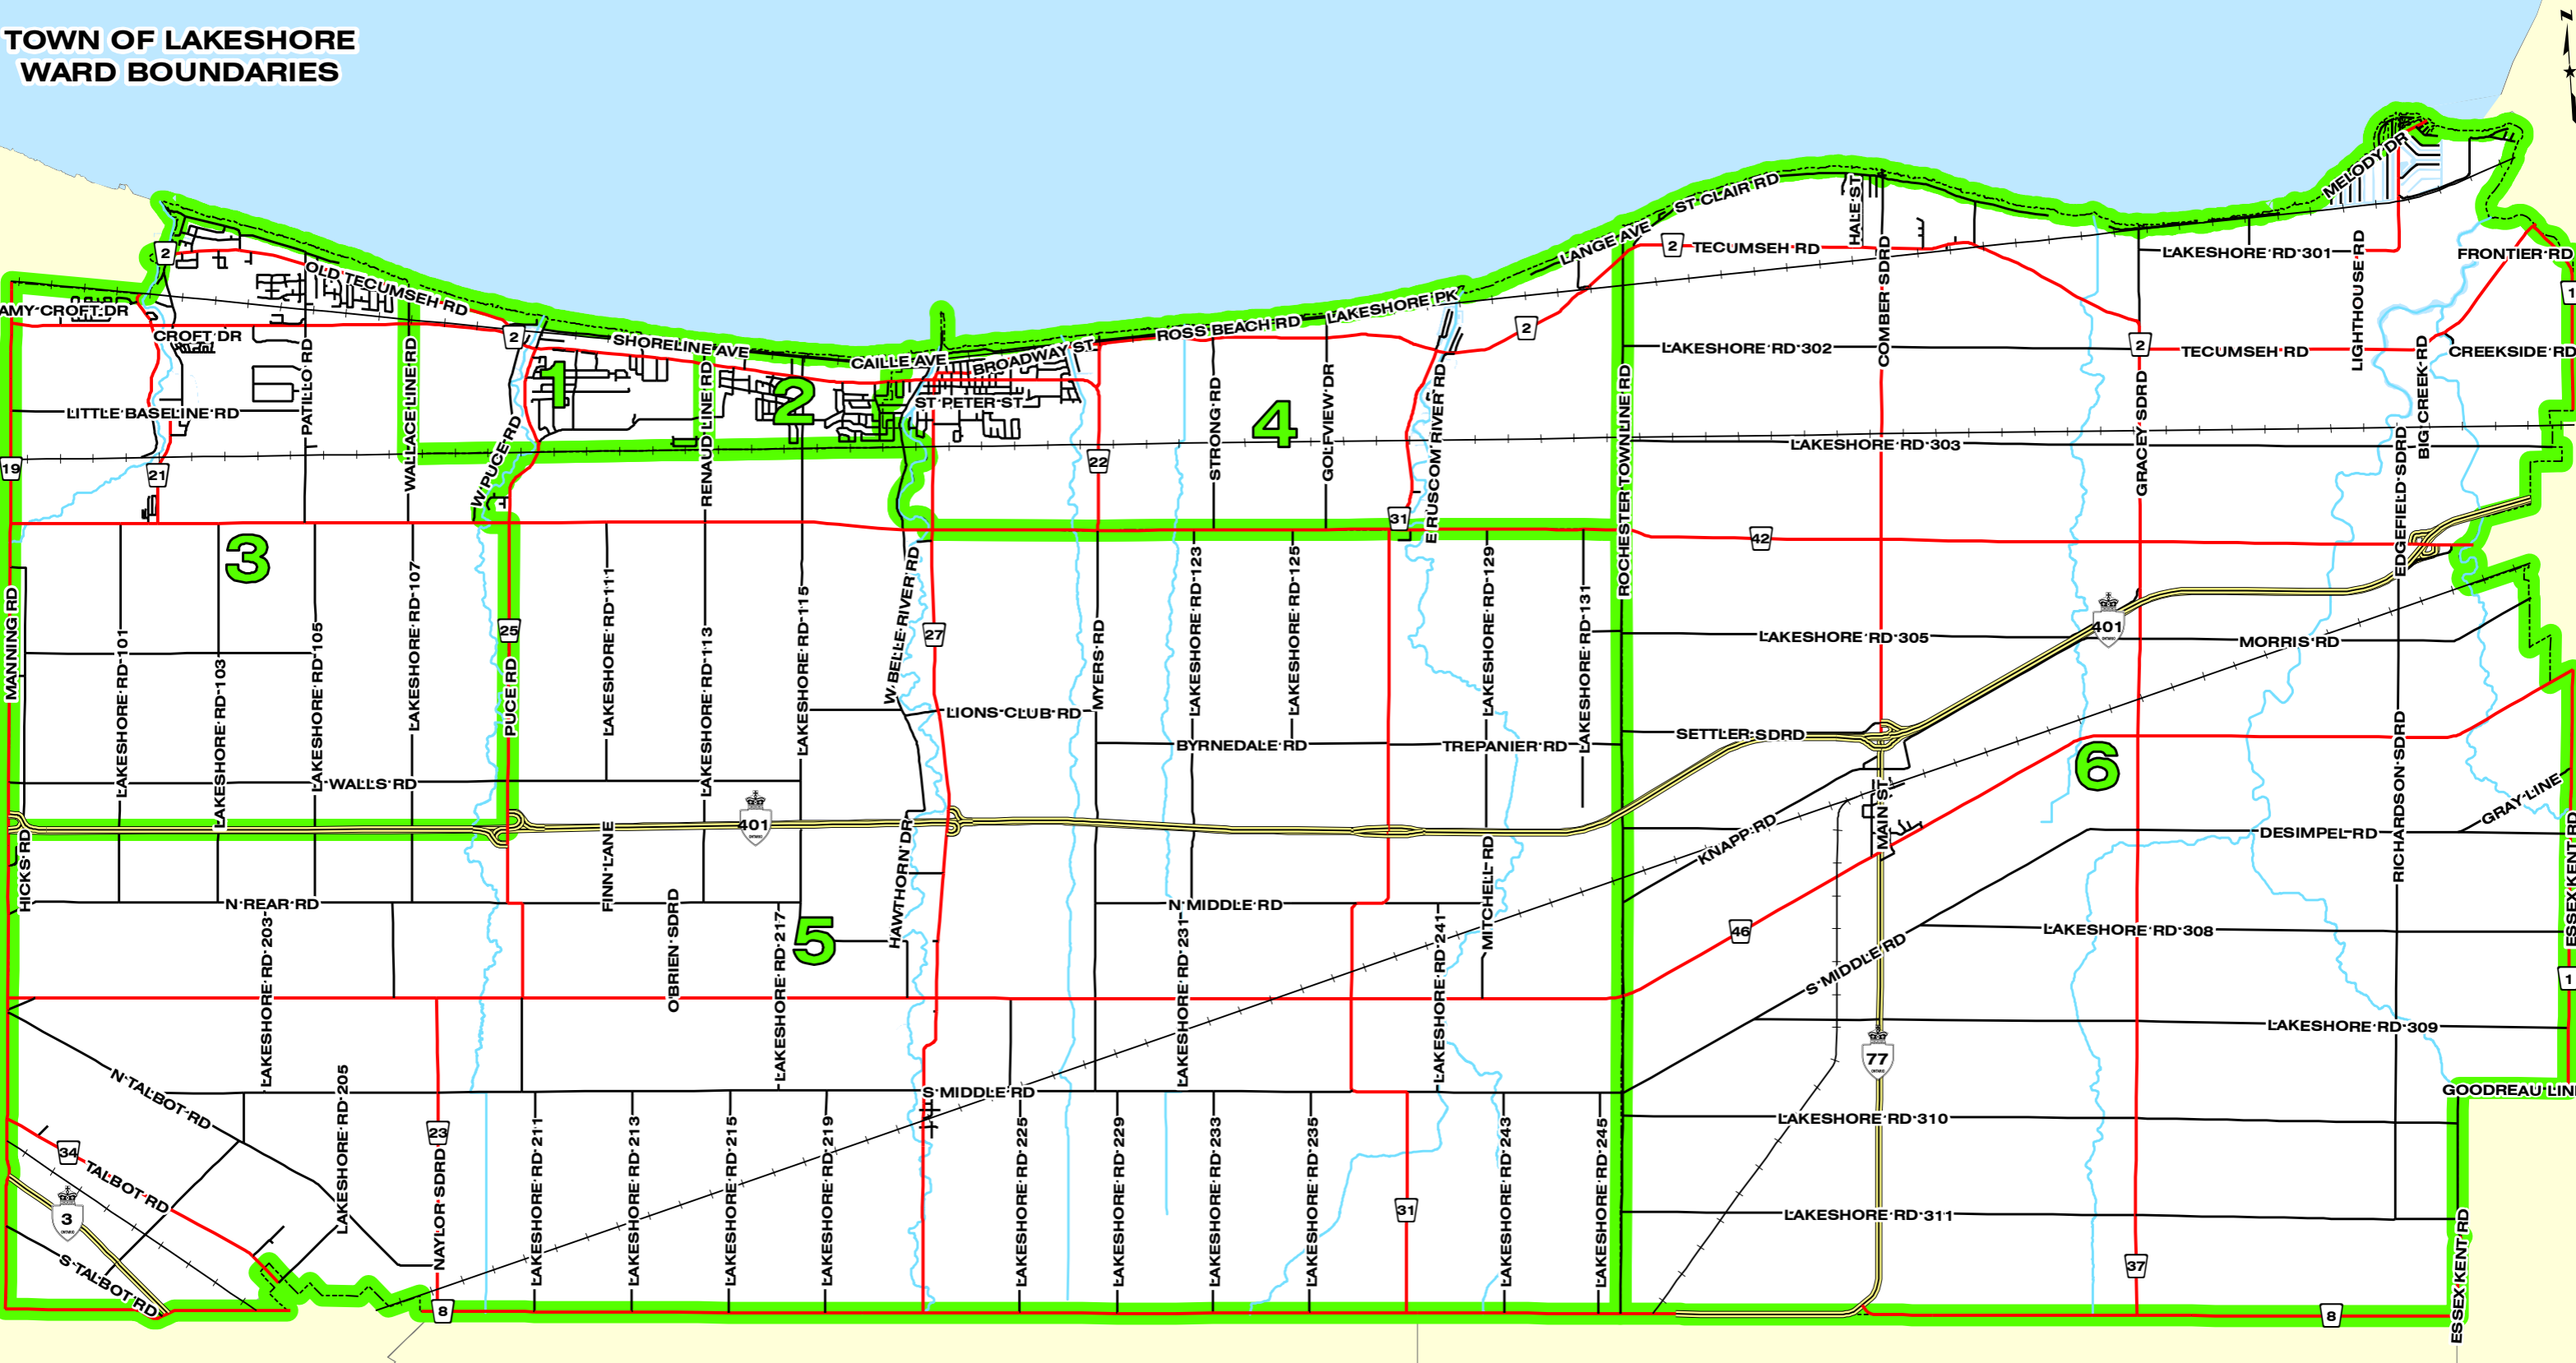

TOWN OF LAKESHORE WARD BOUNDARIES

This map was produced by the Town of Lakeshore GIS Department and is intended for illustrative purposes only. Every attempt has been made to ensure the accuracy of this data however, errors may occur. February 2010