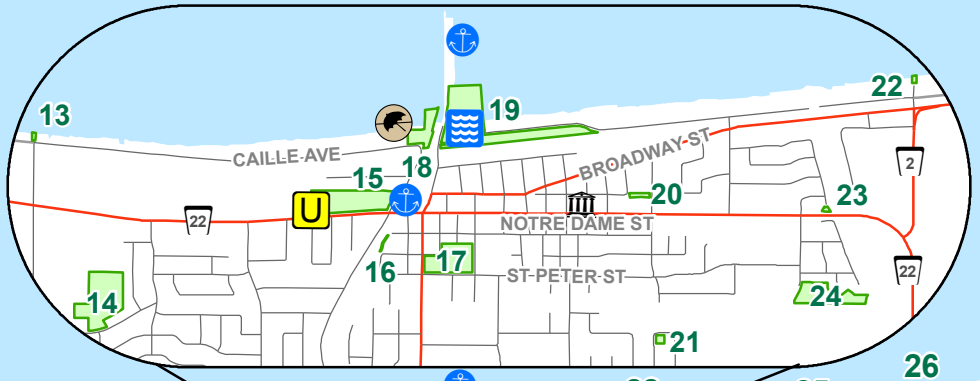

# TOWN OF LAKESHORE RECREATION MAP

This map was produced by the Town of Lakeshore GIS Department and is intended for illustrative purposes only.

Feb 2017

- ARENA
- BEACH
- CAMPGROUND
- CINEMA
- COMMUNITY CENTRE
- CONSERVATION AREA
- DRIVING RANGE
- GOLF COURSE
- LIBRARY
- MARINA
- MUSEUM
- SKATE PARK
- SPLASH PAD
- TOWN HALL
- POOL

PARK INDEX			
1, ST CLAIR SHORES PARK	10, RENAUD LINE LAKEFRONT PARKETTE	19, LAKEVIEW PARK	28, STONEY POINT LAKEFRONT PARKETTE
2, LEFFLER PEACE PARK	11, ATLAS TUBE CENTRE	20, LEGION PARK	29, STONEY POINT PARK
3, RUSSEL WOODS PARKETTE	12, GIRARD PARK	21, HELENA PARK	30, GRACEY SIDEROAD LAKEFRONT PARKETTE
4, WALLACE LINE LAKEFRONT PARKETTE	13, ROURKE LINE LAKEFRONT PARKETTE	22, STUART LANE LAKEFRONT PARKETTE	31, LIONS PARK
5, PUCE ROAD LAKEFRONT PARKETTE	14, MAIDSTONE PARK	23, TERRA LOU PARK	32, SHANAHAN PARK
6, CENTENNIAL PARK	15, OPTIMIST PARK	24, DUCK CREEK PARK	33, WOODSLEE MEMORIAL PARK
7, RIVER DOWNS PARK	16, JOHNSON RIVERVIEW PARK	25, STRONG ROAD LAKEFRONT PARKETTE	34, LIBRO COMMUNITY CENTRE & LIBRARY
8, OAKWOOD PARK	17, LADOUCEUR-LIONS PARK	26, GOLFOVIEW DRIVE LAKEFRONT PARKETTE	35, GERALYN TELLIER-PERDU MEMORIAL PARK
9, RIVER RIDGE PARK	18, LAKEVIEW PARK WEST BEACH	27, ST CLAIR ROAD LAKEFRONT PARKETTE	36, STAPLES COMMUNITY PARK
			37, COMBER FAIRGROUNDS PARK