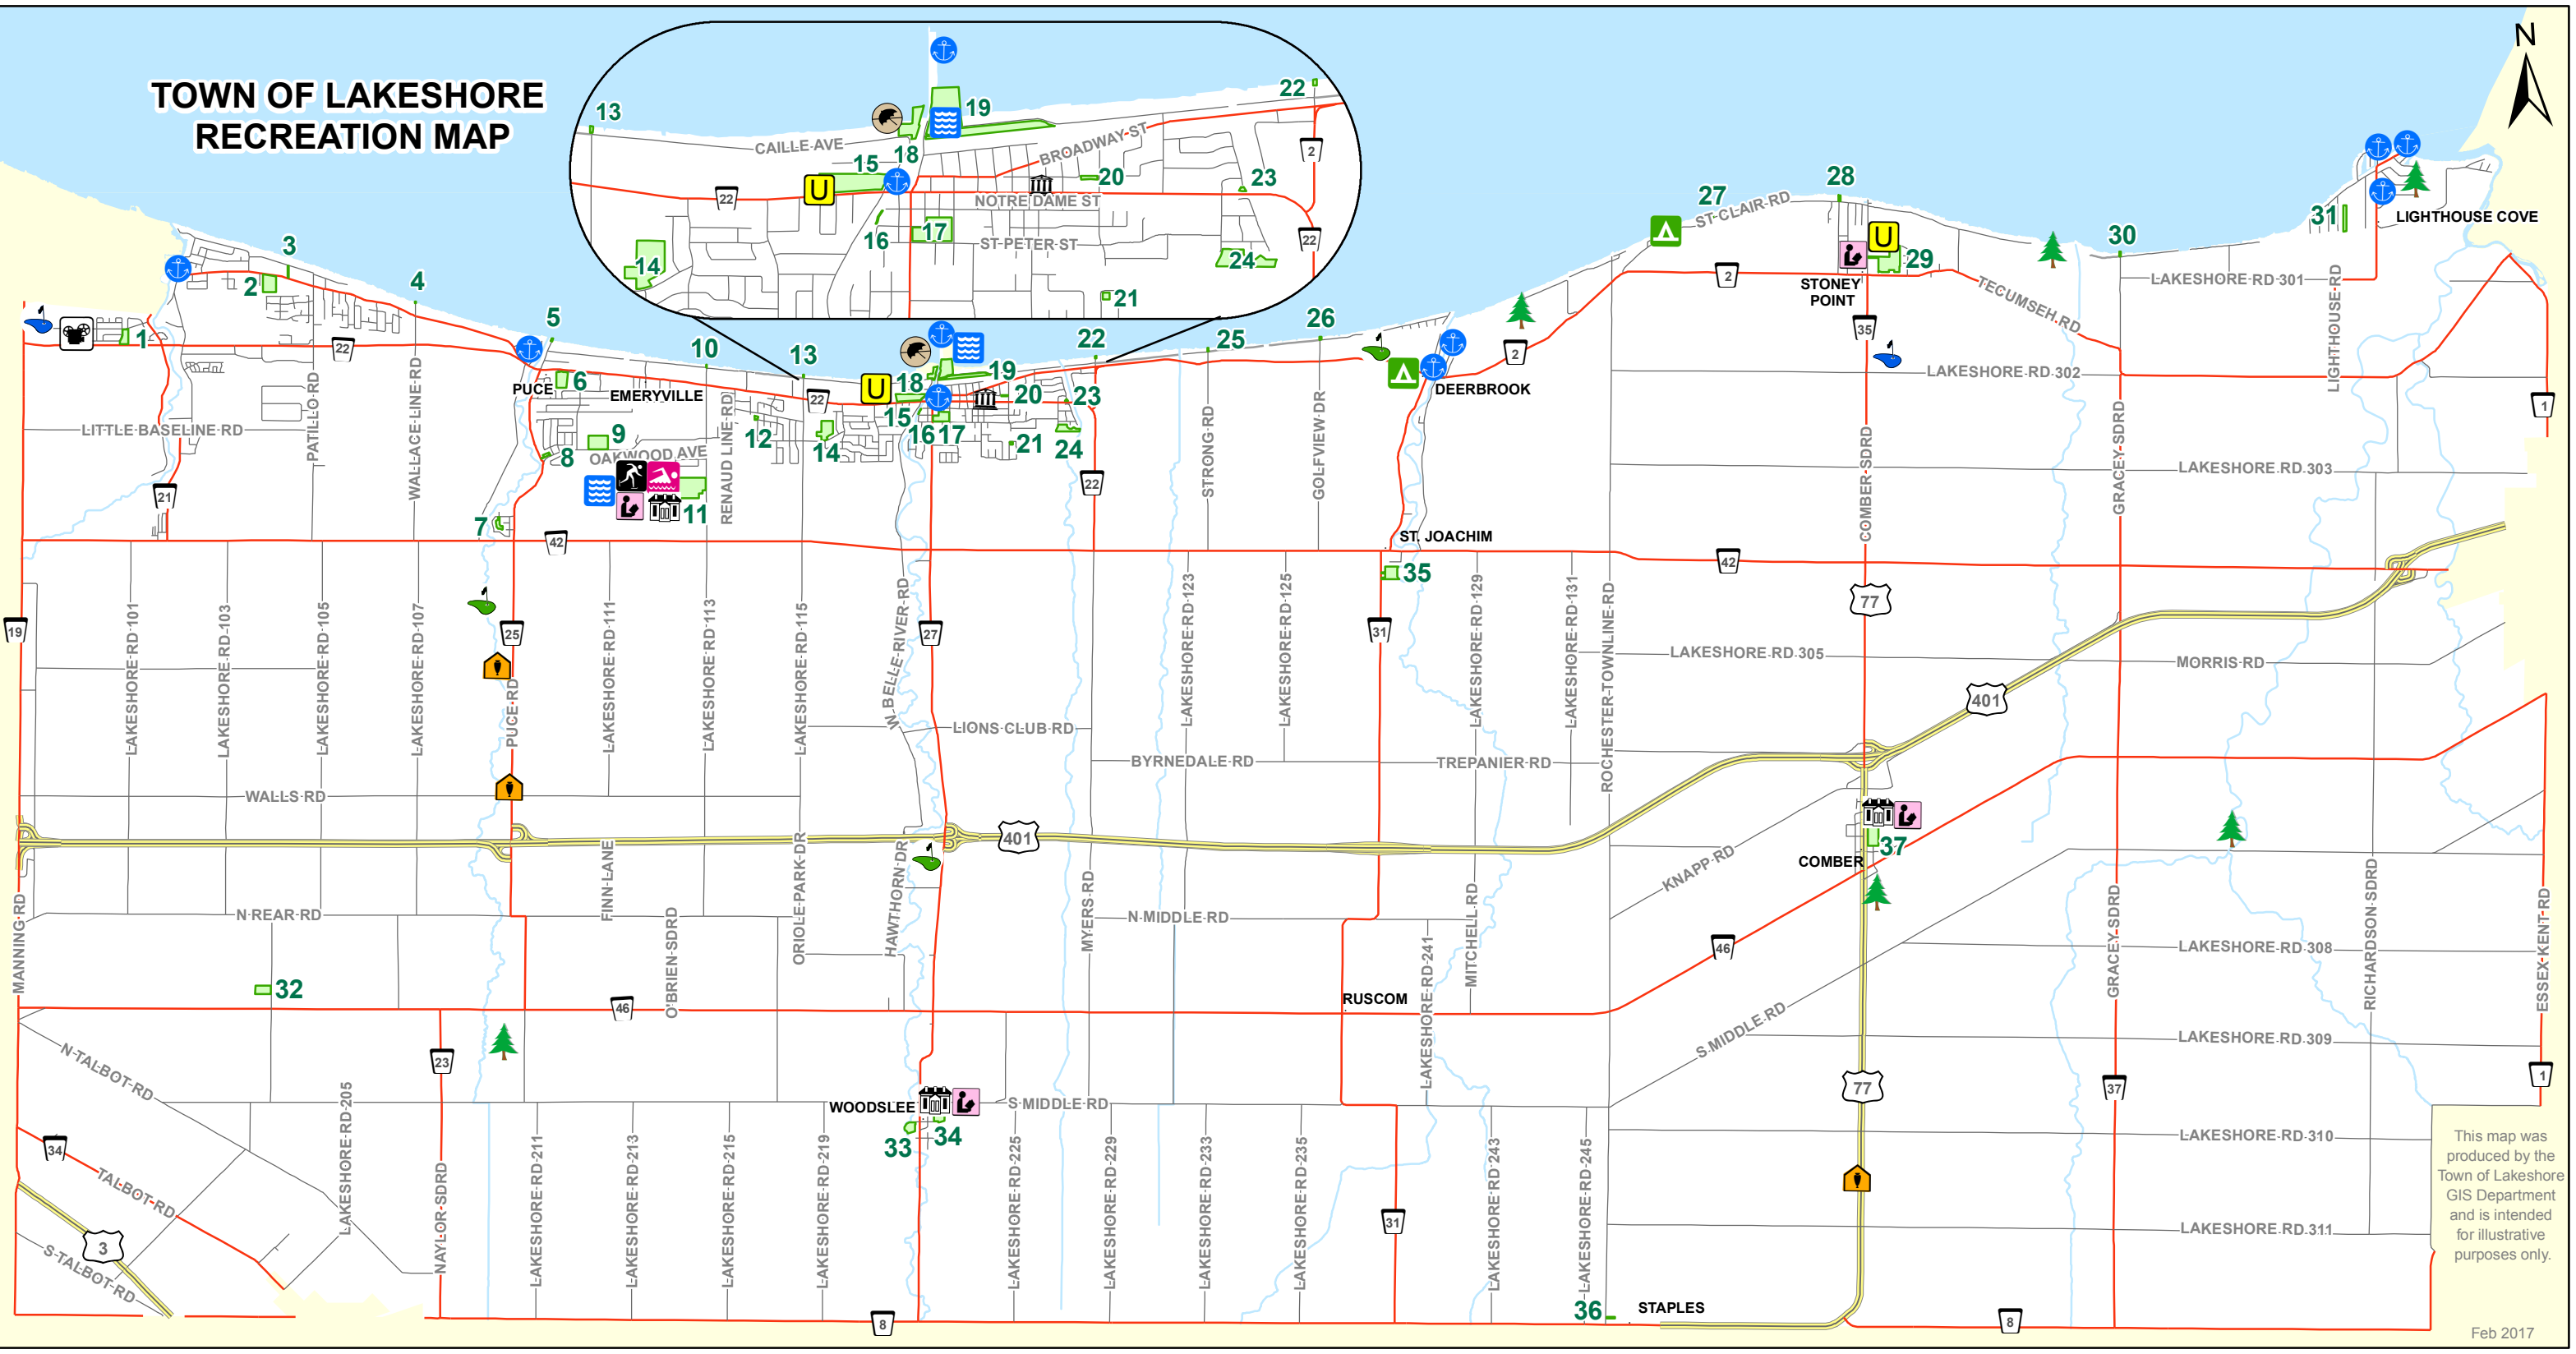

# TOWN OF LAKESHORE RECREATION MAP

This map was produced by the Town of Lakeshore GIS Department and is intended for illustrative purposes only.

Feb 2017

- ARENA
- BEACH
- CAMPGROUND
- CINEMA
- COMMUNITY CENTRE
- CONSERVATION AREA
- DRIVING RANGE
- GOLF COURSE
- LIBRARY
- MARINA
- MUSEUM
- SKATE PARK
- SPLASH PAD
- TOWN HALL
- POOL

PARK INDEX			
1, ST CLAIR SHORES PARK	10, RENAUD LINE LAKEFRONT PARKETTE	19, LAKEVIEW PARK	28, STONEY POINT LAKEFRONT PARKETTE
2, LEFFLER PEACE PARK	11, ATLAS TUBE CENTRE	20, LEGION PARK	29, STONEY POINT PARK
3, RUSSEL WOODS PARKETTE	12, GIRARD PARK	21, HELENA PARK	30, GRACEY SIDEROAD LAKEFRONT PARKETTE
4, WALLACE LINE LAKEFRONT PARKETTE	13, ROURKE LINE LAKEFRONT PARKETTE	22, STUART LANE LAKEFRONT PARKETTE	31, LIONS PARK
5, PUCE ROAD LAKEFRONT PARKETTE	14, MAIDSTONE PARK	23, TERRA LOU PARK	32, SHANAHAN PARK
6, CENTENNIAL PARK	15, OPTIMIST PARK	24, DUCK CREEK PARK	33, WOODSLEE MEMORIAL PARK
7, RIVER DOWNS PARK	16, JOHNSON RIVERVIEW PARK	25, STRONG ROAD LAKEFRONT PARKETTE	34, LIBRO COMMUNITY CENTRE & LIBRARY
8, OAKWOOD PARK	17, LADOUCEUR-LIONS PARK	26, GOLFOVIEW DRIVE LAKEFRONT PARKETTE	35, GERALYN TELLIER-PERDU MEMORIAL PARK
9, RIVER RIDGE PARK	18, LAKEVIEW PARK WEST BEACH	27, ST CLAIR ROAD LAKEFRONT PARKETTE	36, STAPLES COMMUNITY PARK
			37, COMBER FAIRGROUNDS PARK