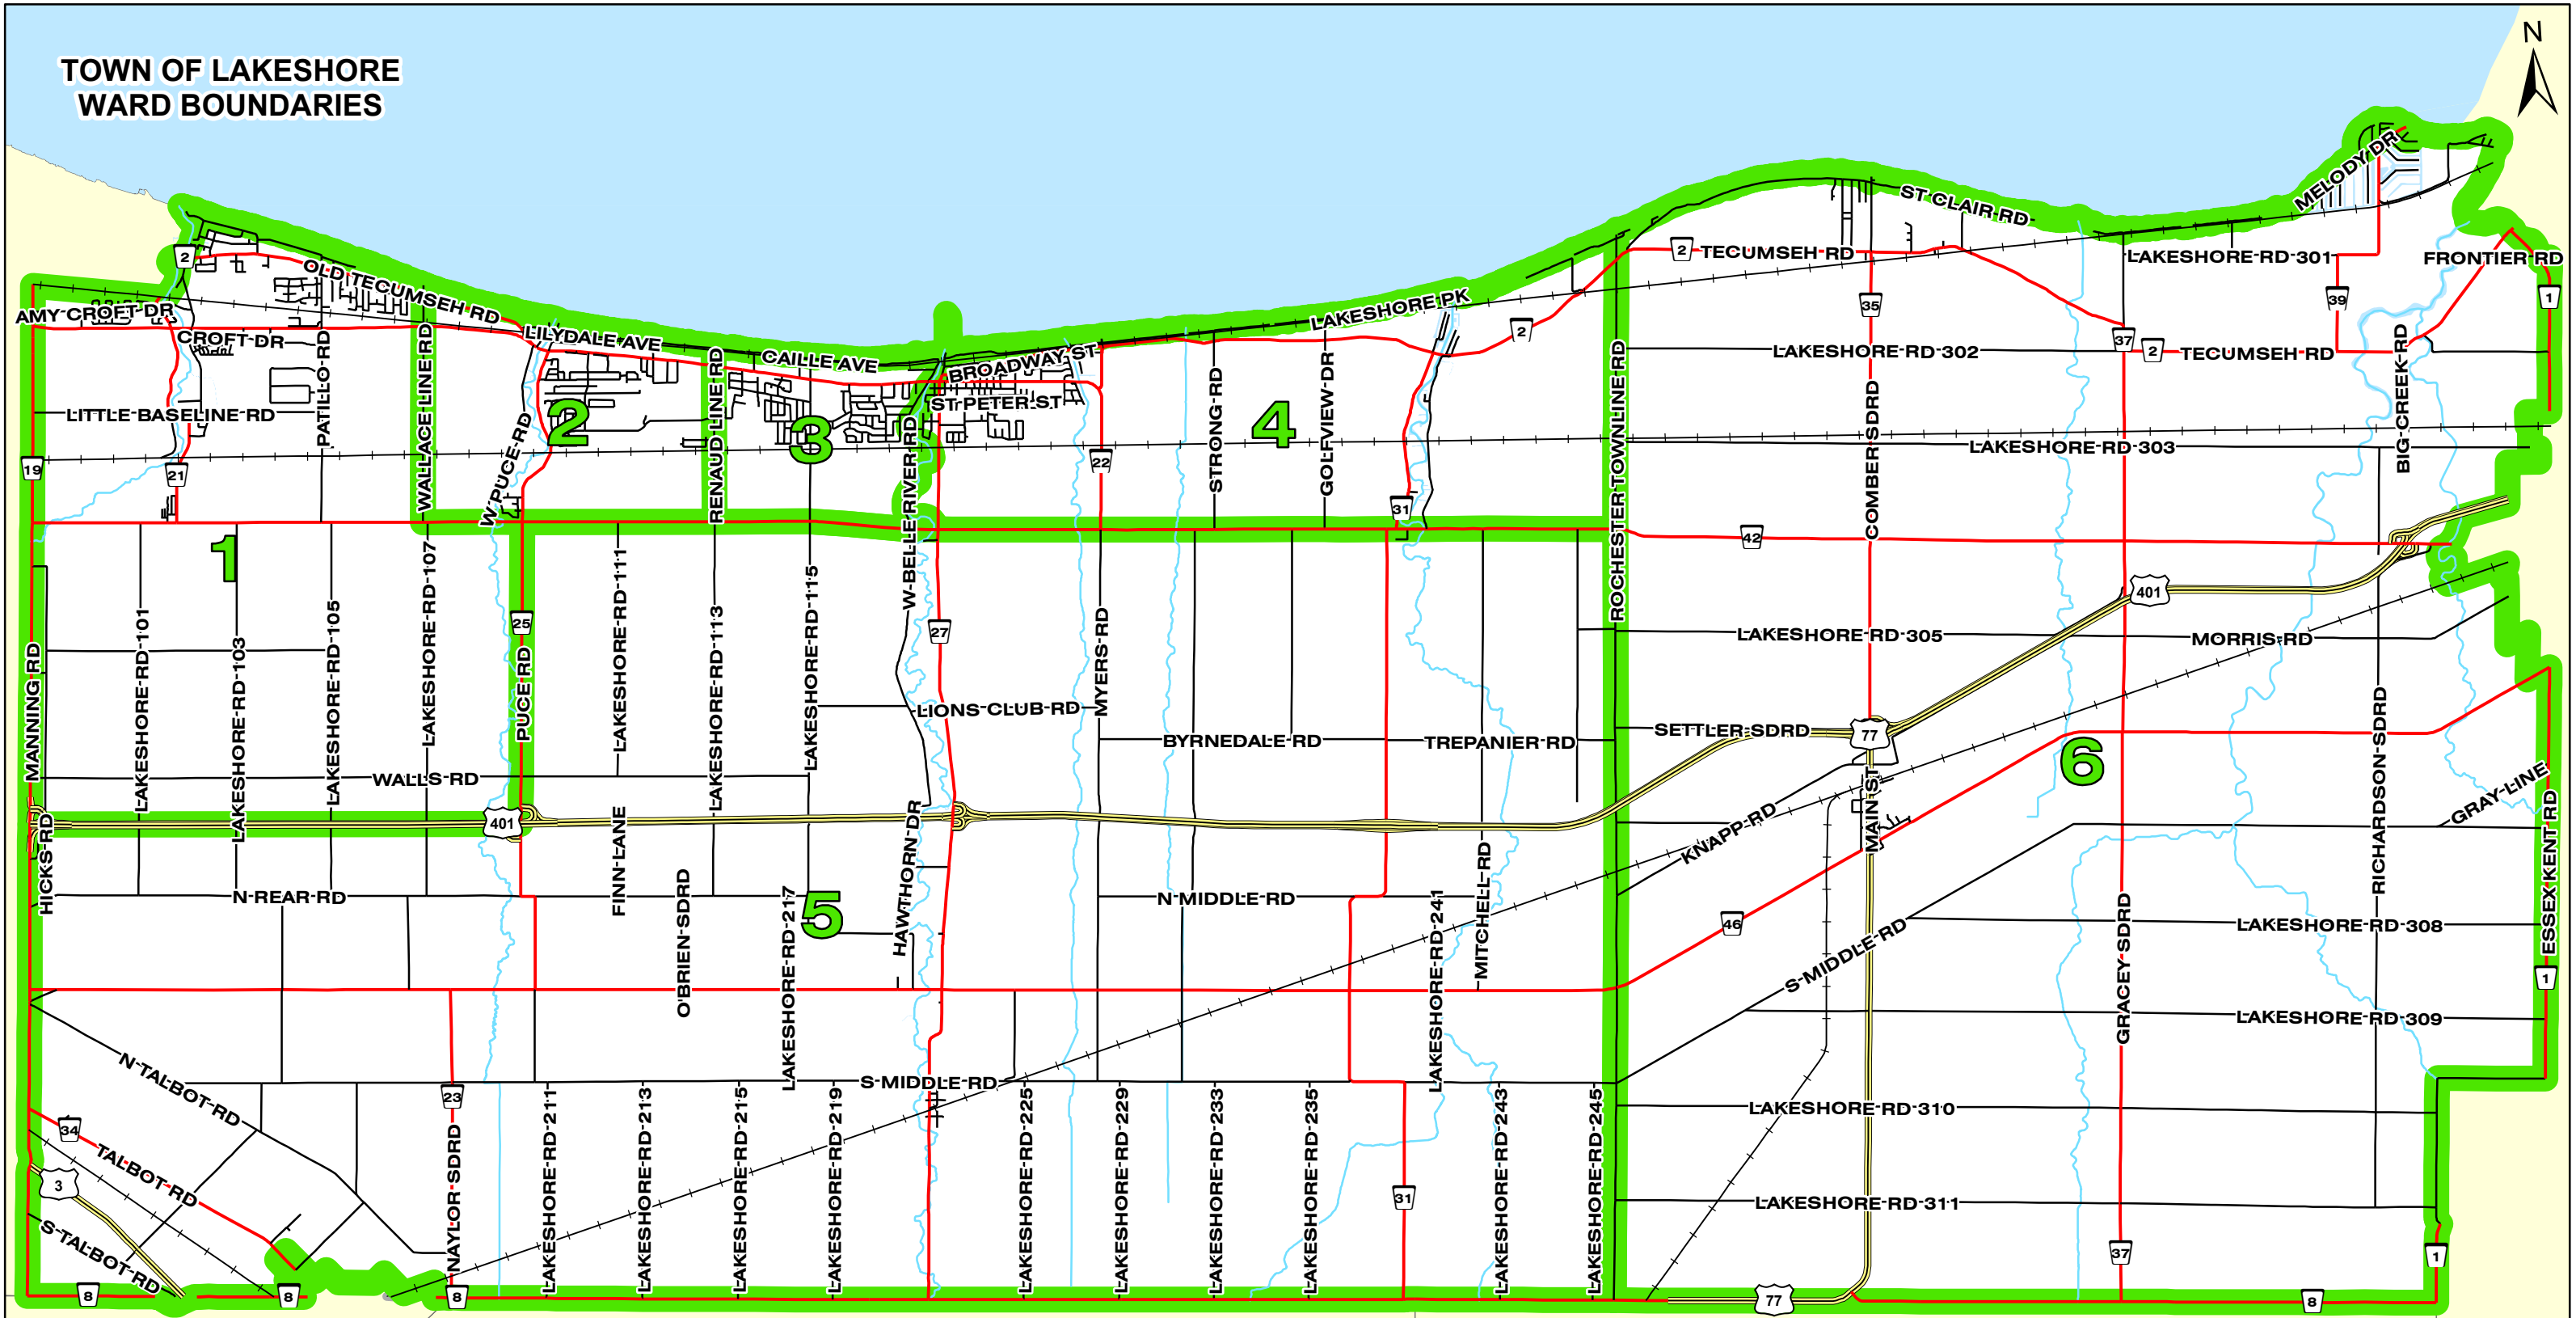

TOWN OF LAKESHORE WARD BOUNDARIES

This map was produced by the Town of Lakeshore GIS Department and is intended for illustrative purposes only. Every attempt has been made to ensure the accuracy of this data however, errors may occur. April 2015