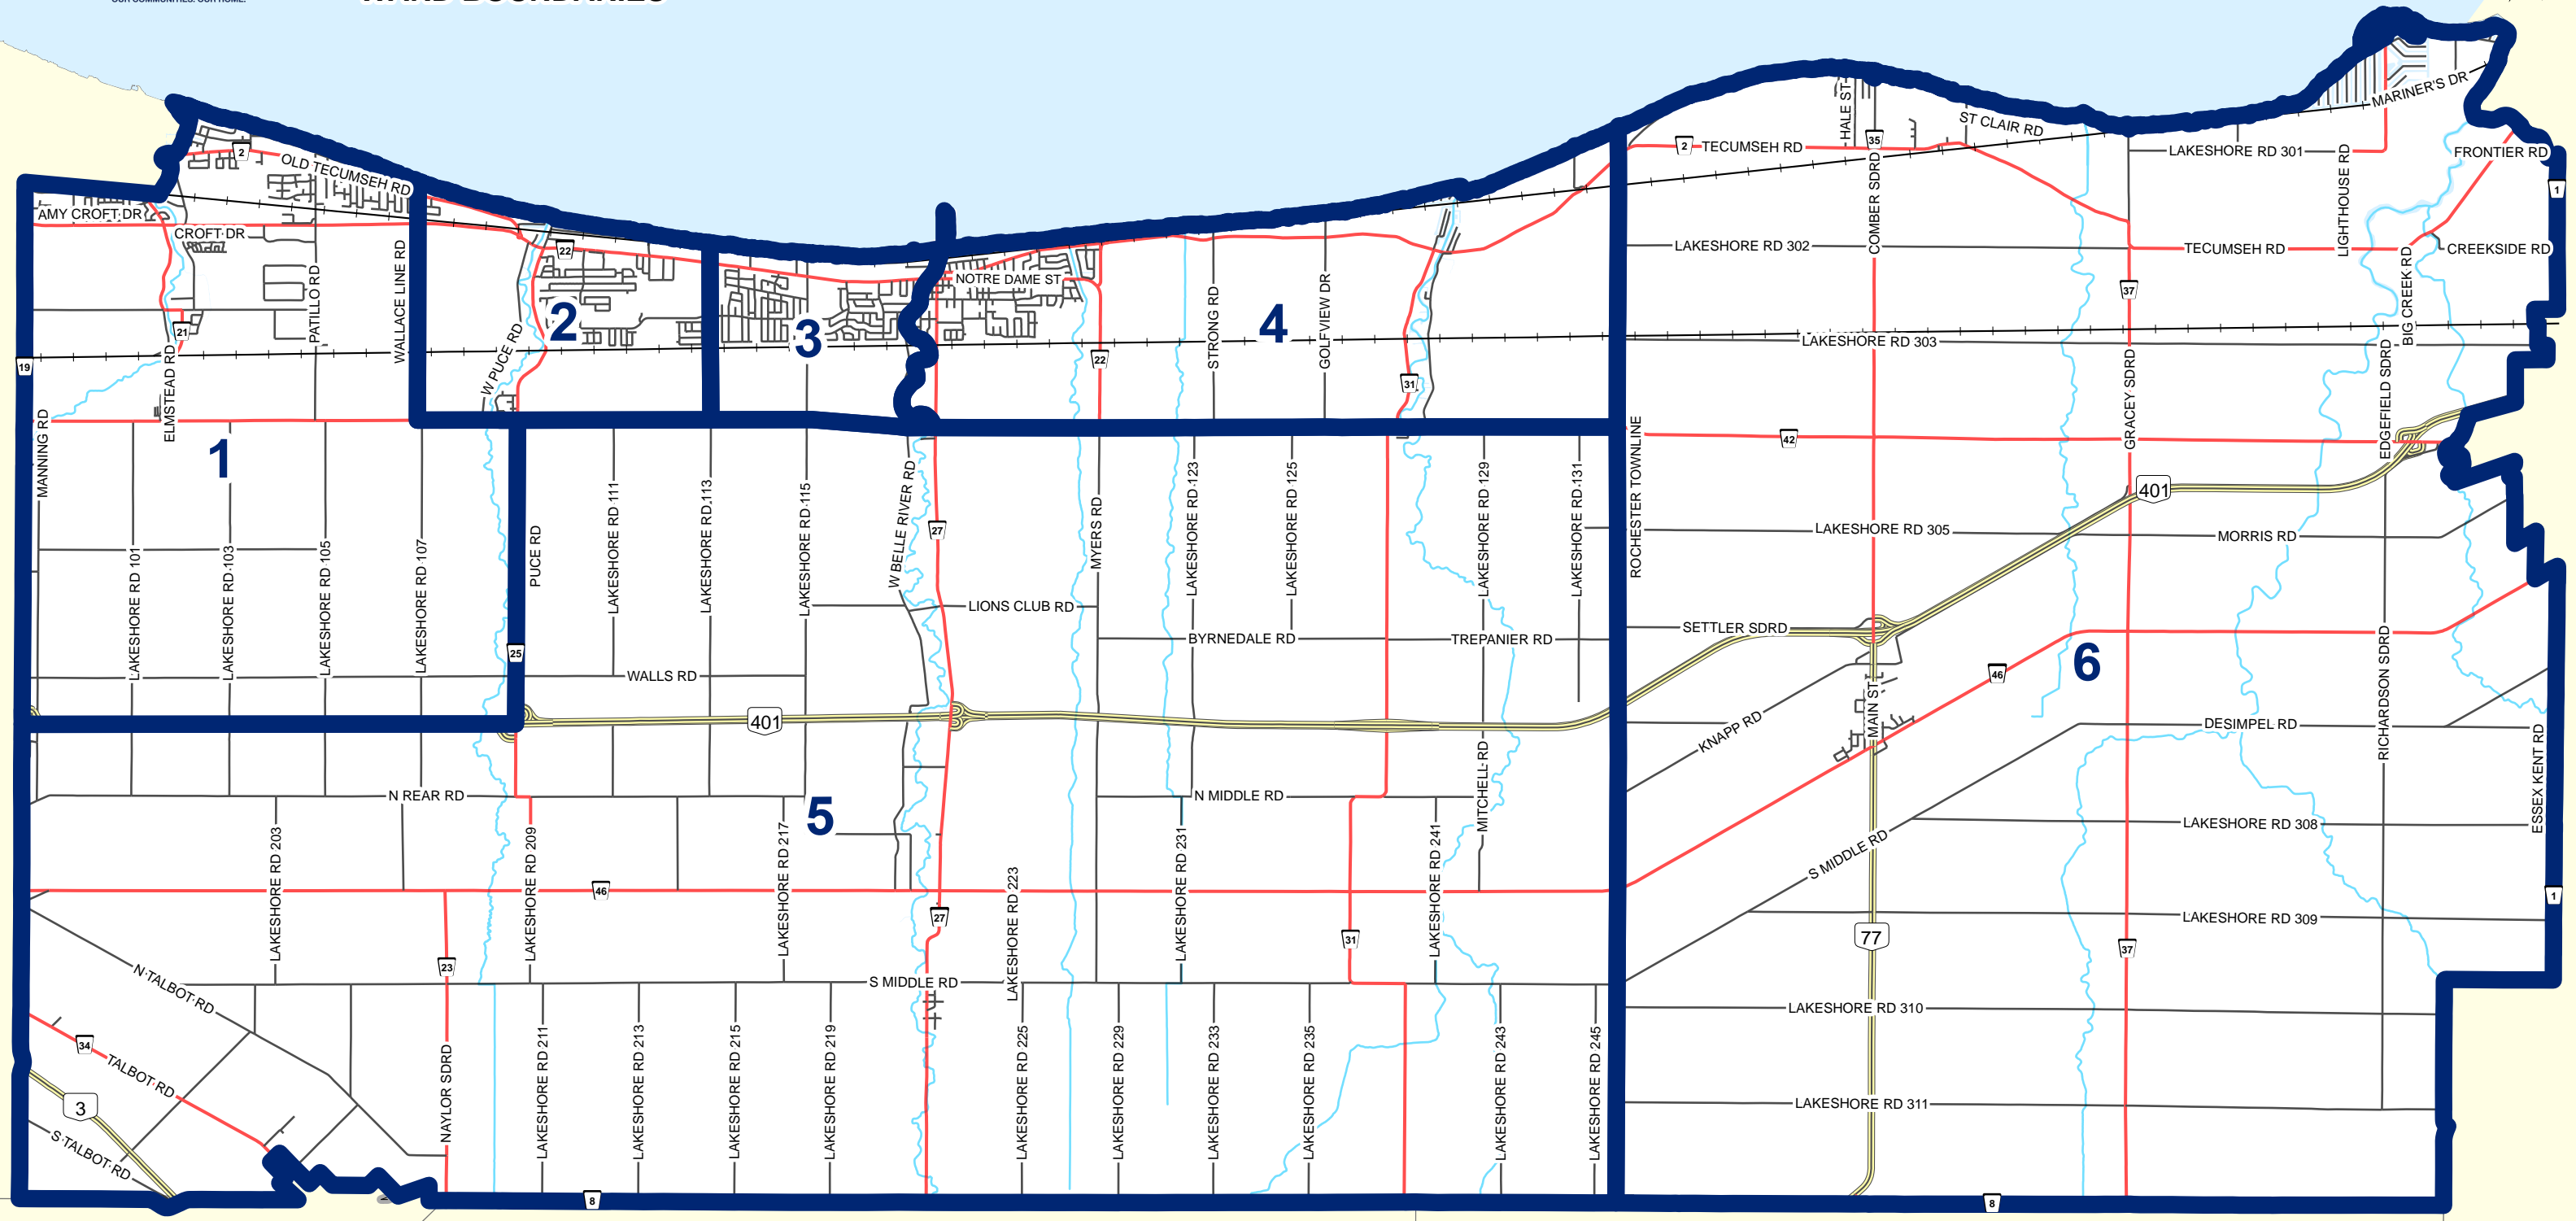

MUNICIPALITY OF LAKESHORE WARD BOUNDARIES

This map was produced by the Municipality of Lakeshore GIS Department and is intended for illustrative purposes only. Every attempt has been made to ensure the accuracy of this data however, errors may occur. February 2026